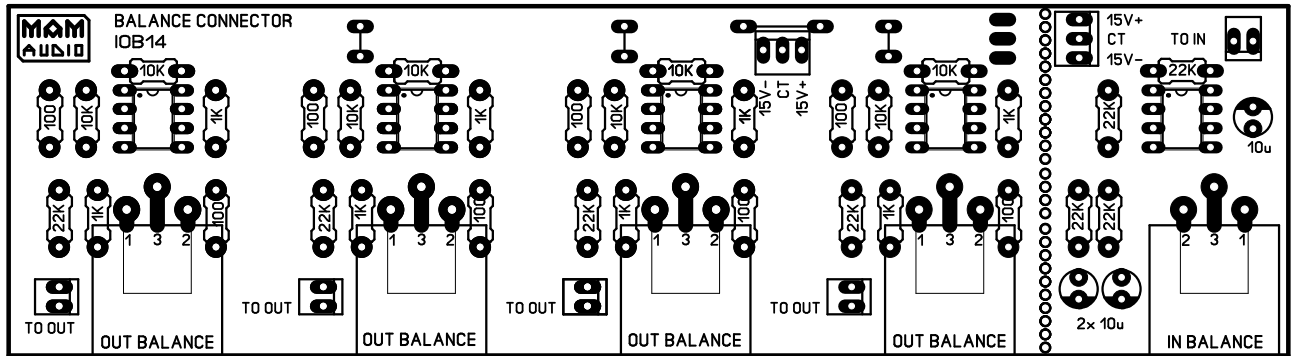

BOT = 170.180mm x 47.048mm

MASKER = 170.180mm x 47.048mm

TOP = 170.021mm x 46.871mm